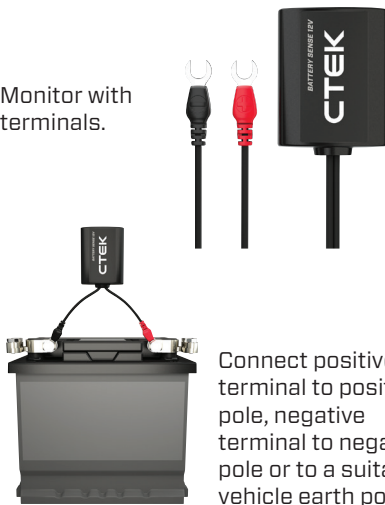

2-YEAR WARRANTY.

*Compatible with:
Android OS 4.4 (or higher) and Bluetooth 4.0 hardware. iOS 7 (or higher) and Bluetooth 4.0 hardware (iPhone 4S or newer).*

CTX BATTERY SENSE

CONNECT THE MONITOR

Continuously monitor your vehicle battery to get information about battery health.

Monitor with terminals.

Connect positive terminal to positive pole, negative terminal to negative pole or to a suitable vehicle earth point.

Recommended vehicles. Valid for all 12V lead-acid batteries.

CONNECT THE APP