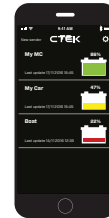

Monitor with terminals.

Connect positive terminal to positive pole, negative terminal to negative pole or to a suitable vehicle earth point.

Recommended vehicles. Valid for all 12V lead-acid batteries.

CONNECT THE APP

Download app from the App Store or Google Play.

Synchronise your smartphone with your vehicle.

Get your vehicle's battery status.

TAKE CONTROL

Battery Sense will sync stats directly to your smartphone and provide a simple to understand condition report on your vehicle's battery.

Battery Sense gives you a practical overview of the status of all of your vehicle's batteries.

Battery Sense measures the battery charge continuously, and if you are within Bluetooth range of the Battery Sense unit you can get battery voltage and temperature readouts instantly.